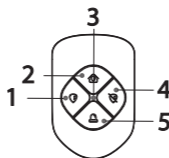

Wireless Keyfob

Quick Start Guide

V1.0.0

English

1 Checklist

2 Function Key

No.	Name
1	Arming button
2	Home mode
3	Indicator
4	Disarming button
5	SOS

3 Adding the Keyfob to the Hub

- Make sure that you have added the hub to DMSS and Dolynk Care app.
- Scan QR code at the package to receive its user's manual for more information on the device.

1

2

3

Français

1 Liste de contrôle

2 Touche de fonction

N°	Nom
1	Bouton d'armement
2	Mode à domicile
3	Voyant
4	Bouton de désarmement
5	SOS

3 Ajout de la télécommande à la Centrale

- Veillez à ajouter la centrale dans l'application DMSS et Dolynk Care.
- Scannez le code QR figurant sur le paquet pour obtenir le mode d'emploi et de plus amples informations sur l'appareil.

Español(EU)

1 Lista de comprobación

2 Tecla de función

Núm.	Nombre
1	Botón de armado
2	Modo de inicio
3	Indicador
4	Botón de desarmado
5	SOS

3 Añadir el mando a la estación base

- Asegúrese de haber añadido la estación base a la aplicación DMSS y Dolynk Care.
- Escanee el código QR del paquete para consultar más información sobre el dispositivo.

Español(LA)

1 Lista de verificación

2 Botón de función

Núm.	Nombre
1	Botón de armado
2	Modo hogar
3	Indicador
4	Botón de desarmado
5	SOS

3 Agregue el llavero al concentrador

- Asegúrese de que haya agregado el concentrador al DMSS y a la aplicación Dolynk Care.
- Escanee el código QR en el paquete para recibir el manual del usuario y obtener más información sobre el dispositivo.